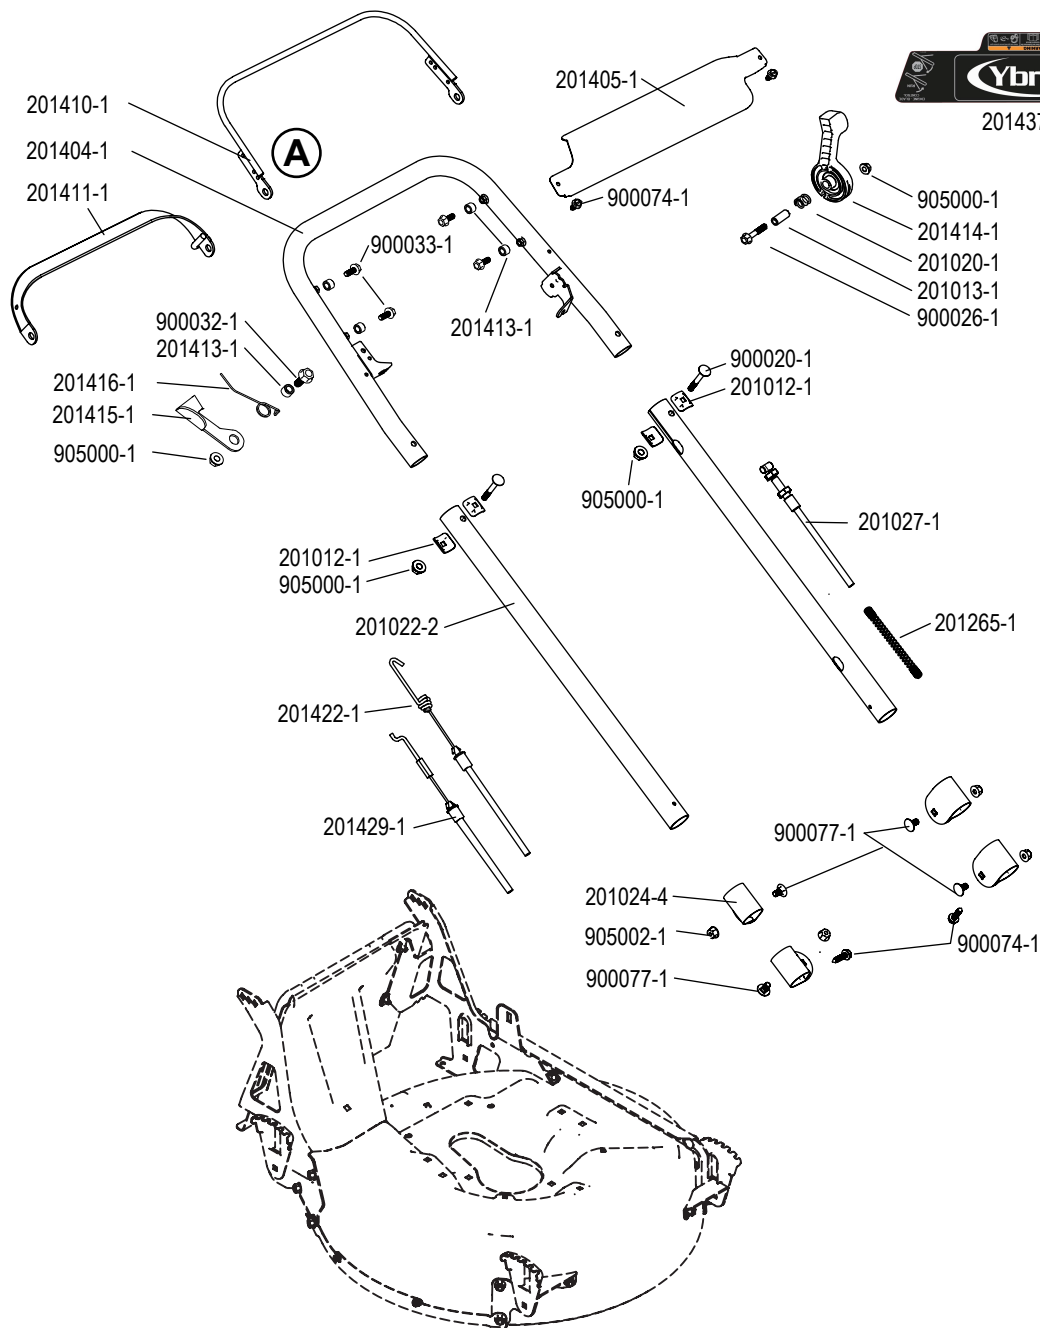

ILLUSTRATED PARTS LIST

BRAVO 25 Mower

Model: 25 -210

BRAVO 25 BBC - MODEL #: 25-210

PART NO.	DESCRIPTION	Qty
201012-1	Washer, Handle Clamp	4
201013-1	Sleeve, 6x10x24	
201020-1	Spring, Throttle Control	
201022-2	Lower Handle Tube, Black	2
201024-4	Handle Clamp, Silver	4
201027-1	Cable, Throttle Control	
201265-1	Spring, Throttle Control	
201404-1	U-handle	
201405-1	Control Panel	
201410-1	Bail, Upper	
201411-1	Bail, Lower	
201413-1	Bushing, 6x10x7	5
201414-1	Throttle Control	
201415-1	Bail Lock	
201416-1	Spring, Bail Lock	
201422-1	Cable, Drive Engagement	
201429-1	Cable, Blade Brake Clutch	
201437-1	Decal, Control Panel	
900020-1	Carriage Bolt, M6x45	2
900026-1	Screw, Hex - Flange M6x35	
900032-1	Screw, Hex - Flange M6x16	
900033-1	Screw, Hex M6x12	4
900074-1	Screw, Self Tapping #10 x 1/2	4
900077-1	Carriage Bolt, M8x20	4
905000-1	Flange Nut, Locking - M6	4
905002-1	Flange Nut, Locking - M8	4