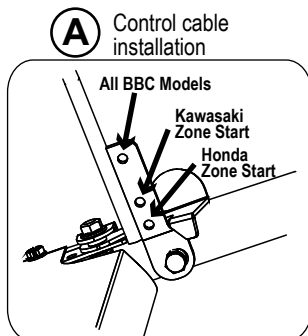

ILLUSTRATED PARTS LIST

BRAVO 25 Mower

Model: 25 -210

BRAVO 25 BBC - MODEL #: 25-210

PART NO.	DESCRIPTION	Qty
201012-1	Washer, Handle Clamp	4
201013-1	Sleeve, 6x10x24	
201020-1	Spring, Throttle Control	
201022-2	Lower Handle Tube, Black	2
201024-4	Handle Clamp, Silver	4
201027-1	Cable, Throttle Control	
201265-1	Spring, Throttle Control	
201404-1	U-handle	
201405-1	Control Panel	
201410-1	Bail, Upper	
201411-1	Bail, Lower	
201413-1	Bushing, 6x10x7	5
201414-1	Throttle Control	
201415-1	Bail Lock	
201416-1	Spring, Bail Lock	
201422-1	Cable, Drive Engagement	
201429-1	Cable, Blade Brake Clutch	
201437-1	Decal, Control Panel	
900020-1	Carriage Bolt, M6x45	2
900026-1	Screw, Hex - Flange M6x35	
900032-1	Screw, Hex - Flange M6x16	
900033-1	Screw, Hex M6x12	4
900074-1	Screw, Self Tapping #10 x 1/2	4
900077-1	Carriage Bolt, M8x20	4
905000-1	Flange Nut, Locking - M6	4
905002-1	Flange Nut, Locking - M8	4