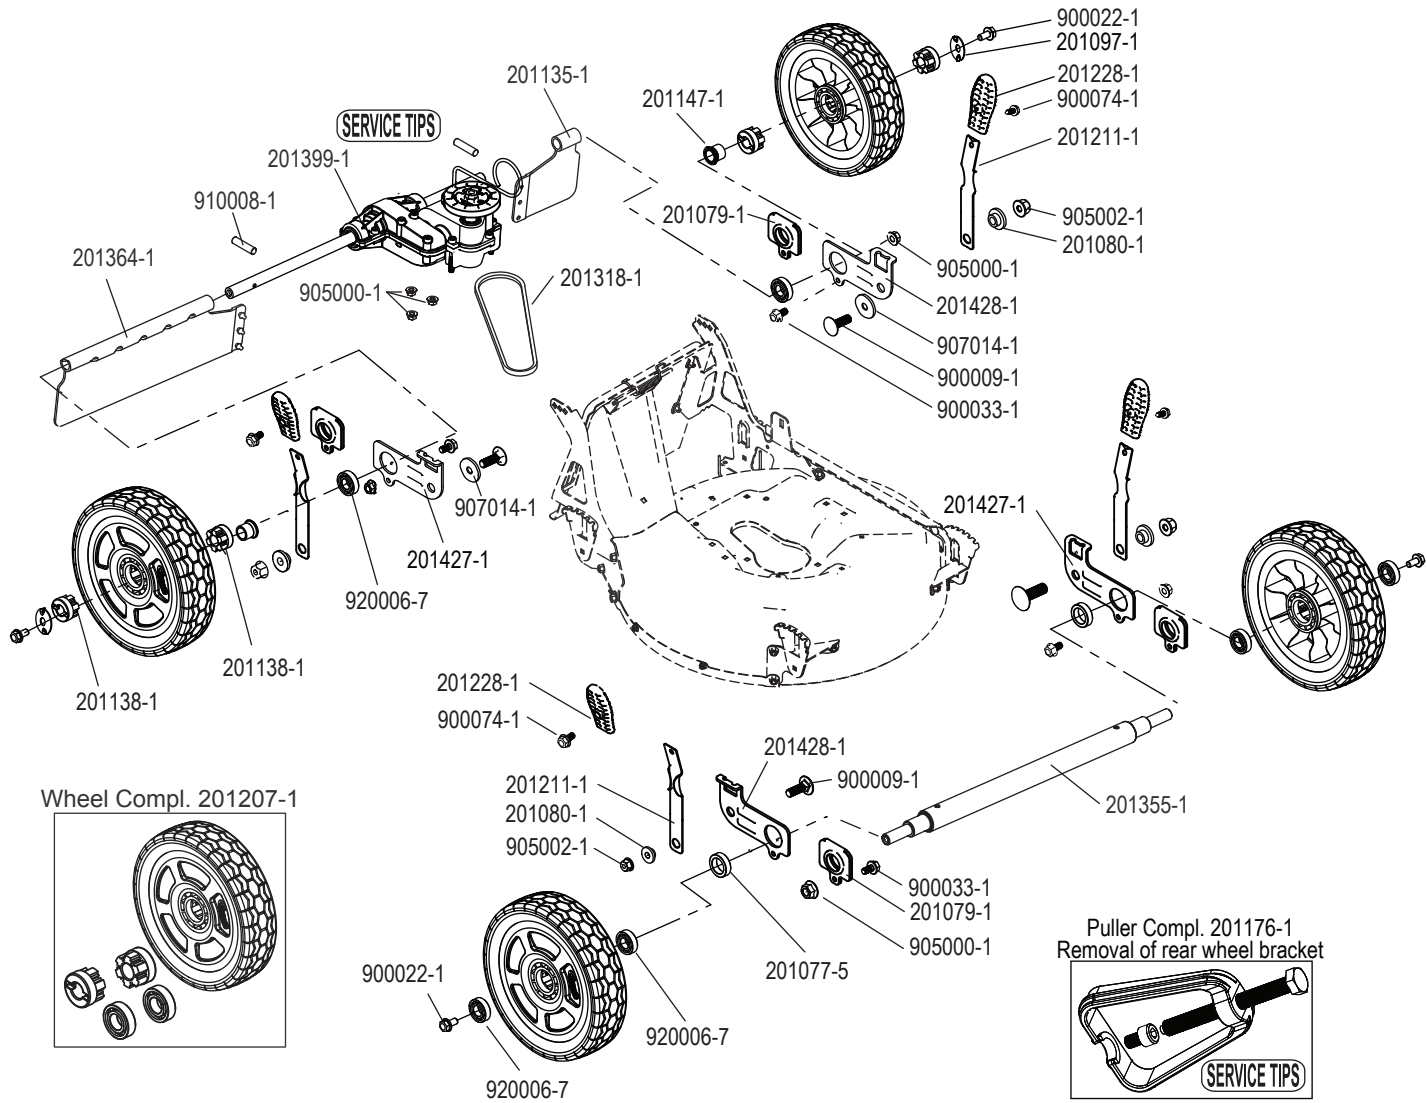

BRAVO 25 BBC - MODEL #: 25-210

PART NO.	DESCRIPTION	Qty
201077-5	Bushing, Front Wheel Bracket	2
201079-1	Bearing Cover, Wheel Bracket	4
201080-1	Bushing, Flange 13/22 x 8	4
201097-1	Washer, Rear Wheel	2
201135-1	Guard, Rubber - Short	
201138-1	Insert, Rear Wheel	4
201147-1	Bushing, Rear Axle - Plastic	2
201176-1	Puller Compl	
201207-1	Wheel Compl, Solid Rubber Tire	
201211-1	Height Adjustment Lever	4
201228-1	Handle, Height Adjustment Lever	4
201318-1	Belt, 3L - 28.4in	
201355-1	Front Axle	
201364-1	Guard, Rubber - Long	
201399-1	Transmission Complete, White Pulley	
201427-1	Wheel Bracket, R. Rear/L. Front	2
201428-1	Wheel Bracket, L. Rear/R. Front	2
900009-1	Carriage Bolt, M8x25	4
900022-1	Bolt, Hex - Flange M8x16	4
900033-1	Screw, Hex M6x12	4
900074-1	Screw, Self Tapping #10 x 1/2	4
905000-1	Flange Nut, Locking - M6	7
905002-1	Flange Nut, Locking - M8	4
907014-1	Washer, 8x30x1.6 (5/16x1.1/4x1/16)	2
910008-1	Pin, Solid 5X28	2
920006-7	Ball Bearing, 6002 2RS	6