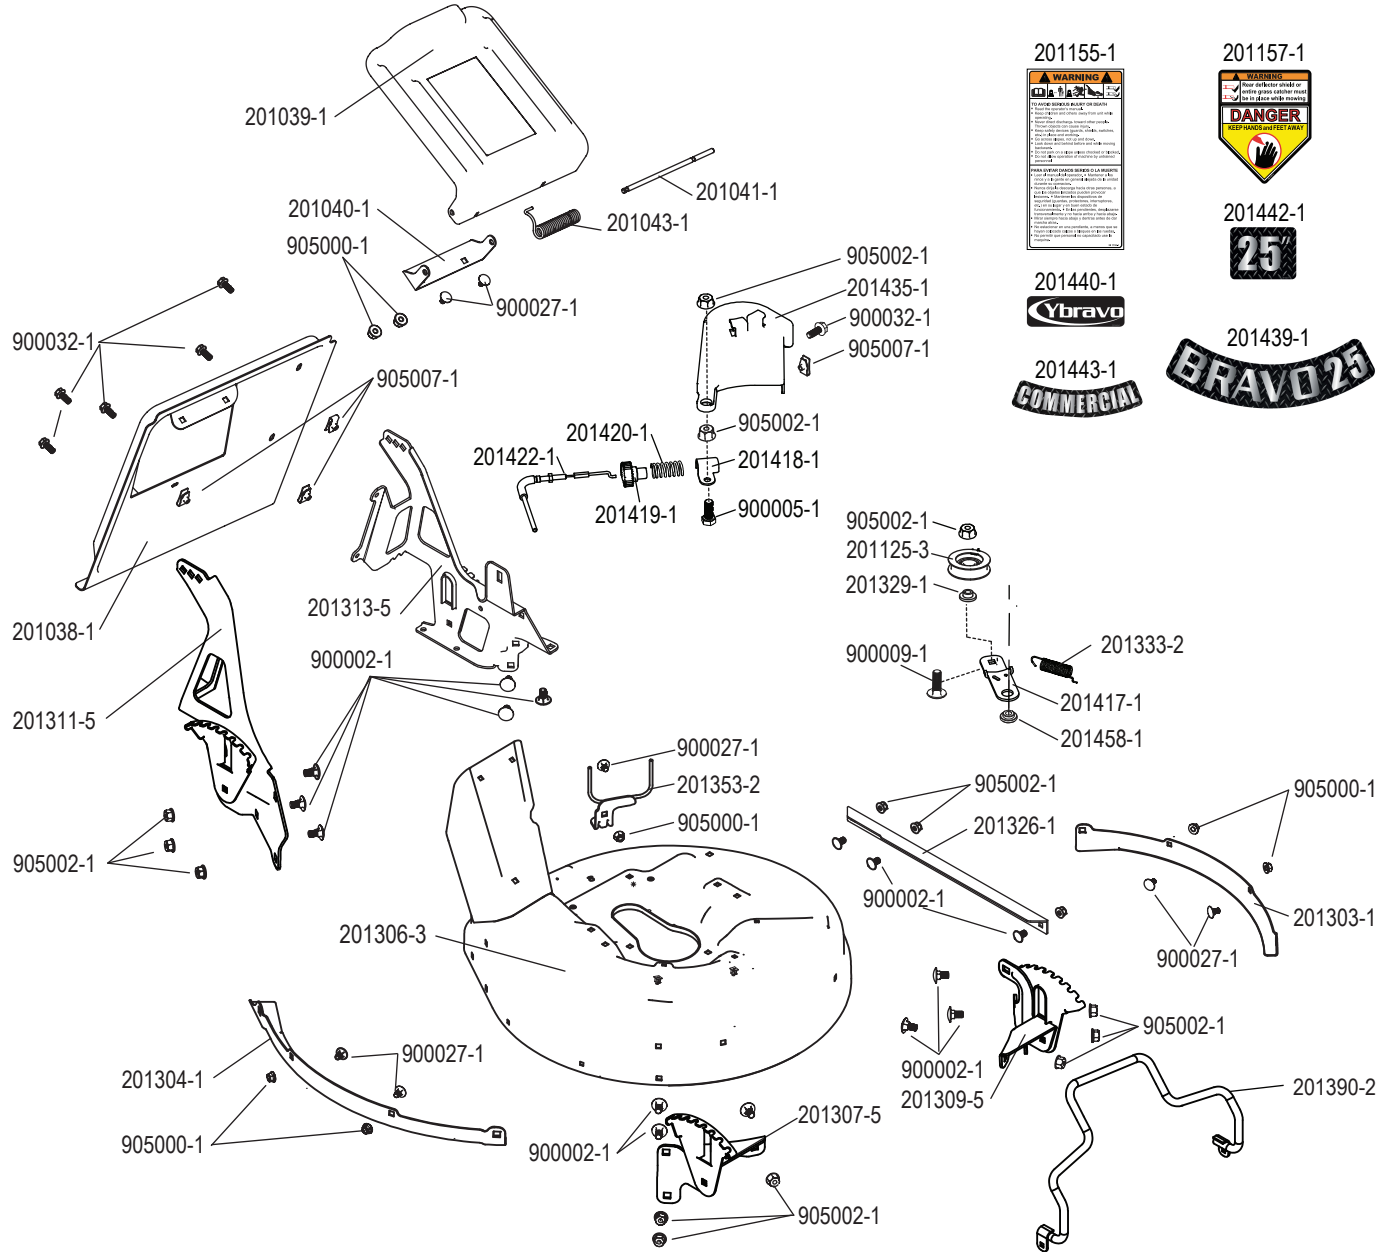

BRAVO 25 BBC - MODEL #: 25-210

PART NO.	DESCRIPTION	Qty
201038-1	Plate, Catcher	
201039-1	Rear Door, Catcher Plate	
201040-1	Bracket, Rear Door	
201041-1	Shaft, Rear Door	
201043-1	Spring, Rear Door	
201125-3	Pulley, Belt Tension	
201155-1	Decal, Rear Door	
201157-1	Decal, Finger Warning	
201303-1	Wear Strip, Left Side	
201304-1	Wear Strip, Right Side	
201306-3	Mower Deck, Silver	
201307-5	Bracket, R.F. Assembly, Black 4.5"	
201309-5	Bracket, L.F. Assembly, Black 4.5"	
201311-5	Bracket, R.R. Assembly, Black 4.5"	
201313-5	Bracket, L.R. Assembly, Black 4.5"	
201326-1	Brace, Angle Aluminum	
201329-1	Bushing, Flange 15/22 x 8	2
201333-2	Spring, Belt Tension Arm	
201353-2	Bracket, Belt Guide	
201390-2	Engine Guard, Bravo 25 - Black	
201417-1	Arm, Belt Tension Pulley	
201418-1	Bracket, Drive Cable	
201419-1	Knob, Drive Cable Adjustment	
201420-1	Spring, Drive Cable	
201422-1	Cable, Drive Engagement	
201435-1	Belt Cover, Transmission Belt - B25	
201439-1	Deck Decal, "Bravo 25"	
201440-1	Engine Decal, "Ybravo"	
201442-1	Deck Size Decal - 25"	
201443-1	Deck Decal, "Commercial"	
201458-1	Bushing, Flange 15/22 x 10	
900002-1	Carriage Bolt, M8x16	12
900005-1	Bolt, Hex, M8x20	
900009-1	Carriage Bolt, M8x25	
900027-1	Carriage Bolt, M6x12	7
900032-1	Screw, Hex - Flange M6x16	6
905000-1	Flange Nut, Locking - M6	7
905002-1	Flange Nut, Locking - M8	16
905007-1	Clip Nut, M6	6