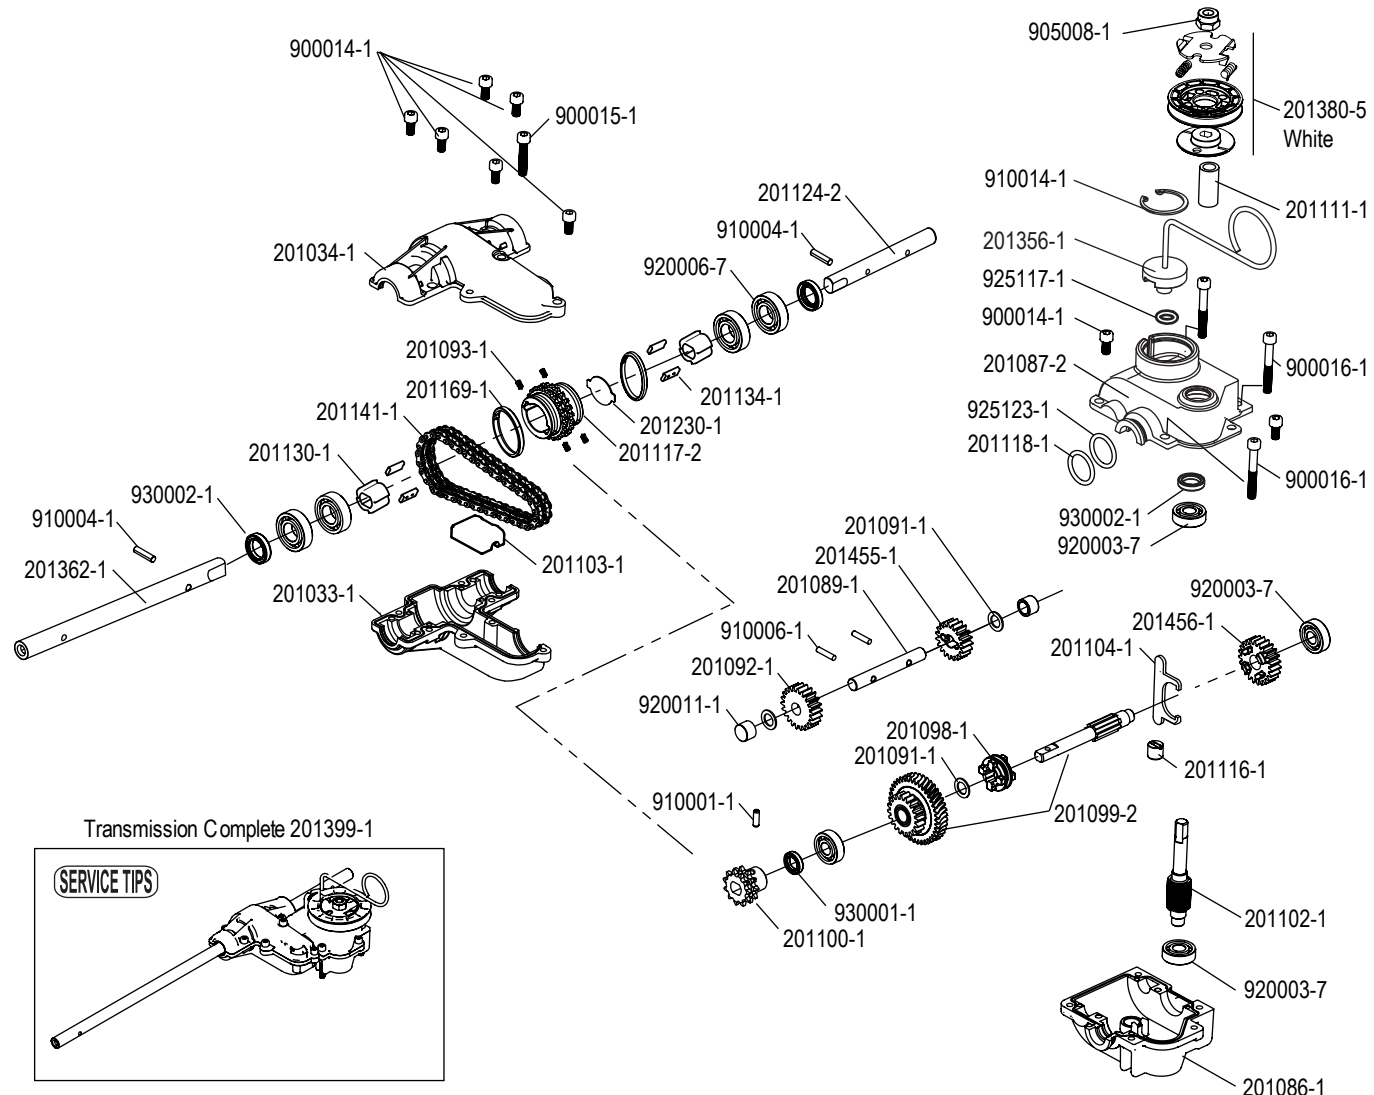

BRAVO 25 BBC - MODEL #: 25-210

PART NO.	DESCRIPTION	Qty
201033-1	Chain Housing, Lower	
201034-1	Chain Housing, Upper	
201086-1	Gearbox Housing, Lower	
201087-2	Gearbox Housing, Upper	
201089-1	Shaft, 10x75	
201091-1	Washer, 10x16x1	3
201092-1	Gear, Z=22	
201093-1	Spring, Ratchet	4
201098-1	Shift Lock	
201099-2	Worm Gear and Shaft	
201100-1	Chain Gear Z=11	
201102-1	Worm, Input Shaft	
201103-1	Chain Tensioner	
201104-1	Shift Fork	
201111-1	Bushing, Input Shaft	
201116-1	Bushing, Shift Fork	
201117-2	Chain Gear Z=22	
201118-1	O-ring, Plastic	
201124-2	Drive Shaft, Short	
201130-1	Gear, Freewheel	2
201134-1	Pawl	4
201141-1	Chain, Duplex 25H - 42DL	
201169-1	Retaining Ring, Plastic	2
201230-1	Washer, Chain Gear	
201356-1	Shift Lever	
201362-1	Drive Shaft, Long	
201380-5	Pulley compl., White - 90 mm	
201399-1	Transmission Complete	
201455-1	Gear, Z=18	
201456-1	Gear, Z=24	
900014-1	Screw, Allen M6x12	8
900015-1	Screw, Allen M6x30	
900016-1	Screw, Allen M6x45	3
905008-1	Hex Nut, M10	
910001-1	Spring Pin, 4x16	
910004-1	Spring Pin, 5X20	2
910006-1	Pin, Solid 4x18	2
910014-1	Retaining Ring, 36X1.5	
920003-7	Ball Bearing, 6000 2RS	4
920011-1	Needle Bearing, BK1010	2
920019-7	Ball Bearing, 6002 2RS SST	4
925117-1	O-Ring, 1/2" x 3/16"	
925123-1	O-Ring, 7/8" x 3/32"	
930001-1	Oil Seal, 10X18X4	
930002-1	Oil Seal, 15X24X5	3