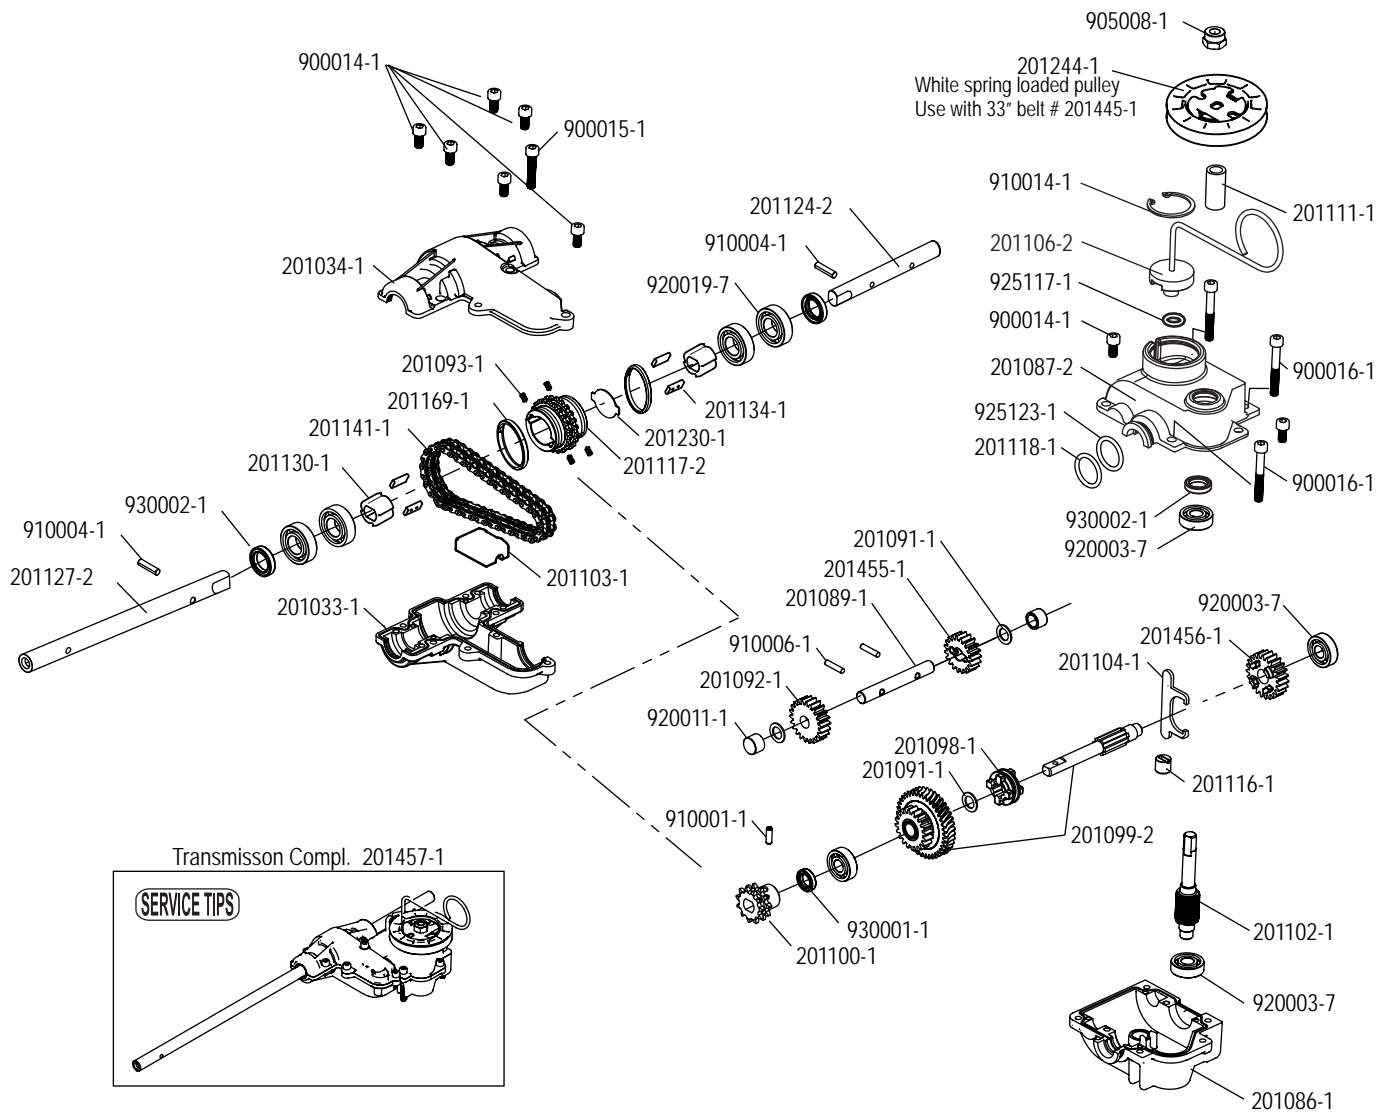

BRAVO 21 ZONE START - MODEL #: 21-610

PART NO.	DESCRIPTION	Qty
201033-1	Chain Housing, Lower	
201034-1	Chain Housing, Upper	
201086-1	Gearbox Housing, Lower	
201087-2	Gearbox Housing, Upper	
201089-1	Shaft, 10x75	
201091-1	Washer, 10x16x1	3
201092-1	Gear, Z=22	
201093-1	Spring, Ratchet	4
201098-1	Shift Lock	
201099-2	Worm Gear and Shaft	
201100-1	Chain Gear Z=11	
201102-1	Worm, Input Shaft	
201103-1	Chain Tensioner	
201104-1	Shift Fork	
201106-2	Shift Lever	
201111-1	Bushing, Input Shaft	
201116-1	Bushing, Shift Fork	
201117-2	Chain Gear Z=22	
201118-1	O-ring, Plastic	
201124-2	Drive Shaft, Short	
201127-2	Drive Shaft, Long	
201130-1	Gear, Freewheel	2
201134-1	Pawl	4
201141-1	Chain, Duplex 25H - 42DL	
201169-1	Retaining Ring, Plastic	2
201230-1	Washer, Chain Gear	
201244-1	Pulley compl, White - 83 mm	
201455-1	Gear, Z=18	
201456-1	Gear, Z=24	
201457-1	Transmission Complete	
900014-1	Screw, Allen M6x12	8
900015-1	Screw, Allen M6x30	1
900016-1	Screw, Allen M6x45	3
905008-1	Hex Nut, M10	
910001-1	Spring Pin, 4x16	
910004-1	Spring Pin, 5X20	2
910006-1	Pin, Solid 4x18	2
910014-1	Retaining Ring, 36X1.5	
920003-7	Ball Bearing, 6000 2RS	4
920011-1	Needle Bearing, BK1010	2
920019-7	Ball Bearing, 6002 2RS SST	4
925117-1	O-Ring, 1/2" x 3/16"	
925123-1	O-Ring, 7/8" x 3/32"	
930001-1	Oil Seal, 10X18X4	
930002-1	Oil Seal, 15X24X5	3