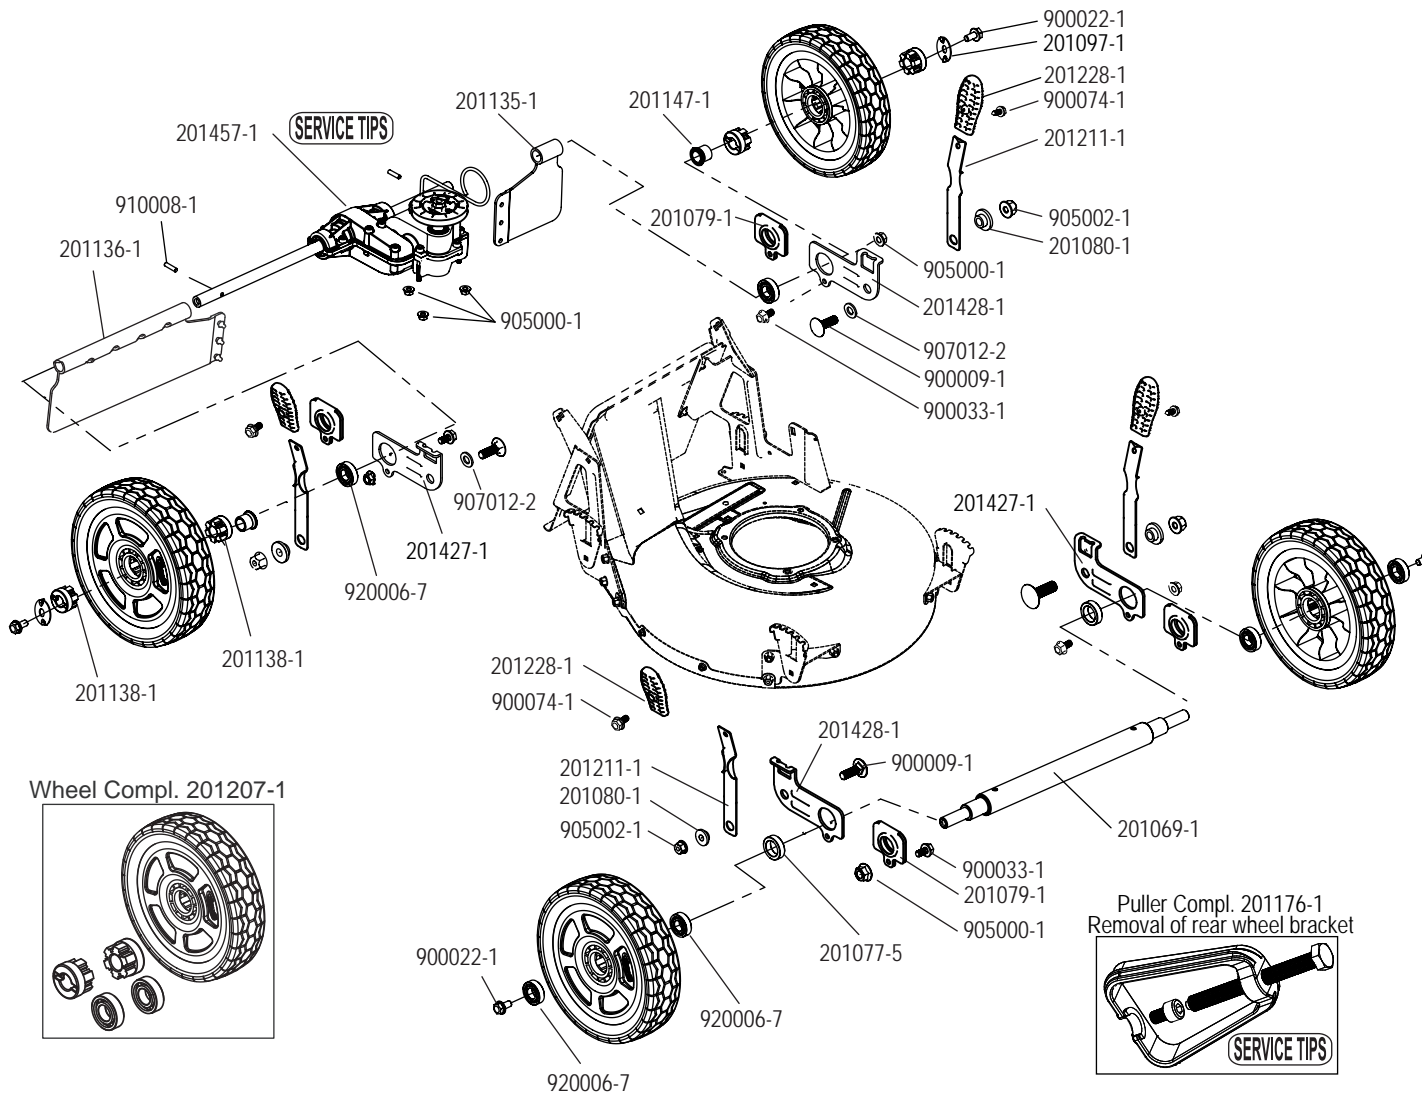

## BRAVO 21 Mower

Model: 21-610 Zone Start

# BRAVO 21 ZONE START - MODEL #: 21-610

PART NO.	DESCRIPTION	Qty
201012-1	Washer, Handle Clamp	4
201013-1	Sleeve, 6x10x24	
201020-1	Spring, Throttle Control	
201022-2	Lower Handle Tube, Black	2
201024-4	Handle Clamp, Silver	4
201189-1	Guide, Starter Rope	
201261-1	Cable, Throttle Control	
201265-1	Spring, Throttle Control	
201404-1	U-handle	
201405-1	Control Panel	
201410-1	Bail, Upper	
201411-1	Bail, Lower	
201413-1	Bushing, 6x10x7	5
201414-1	Throttle Control	
201415-1	Bail Lock	
201416-1	Spring, Bail Lock	
201422-1	Cable, Drive Engagement	
201431-1	Cable, Engine Control, Kawasaki	
201437-1	Decal, Control Panel	
900020-1	Carriage Bolt, M6x45	
900026-1	Screw, Hex - Flange M6x35	
900032-1	Screw, Hex - Flange M6x16	
900033-1	Screw, Hex M6x12	4
900074-1	Screw, Self Tapping #10 x 1/2	4
900077-1	Carriage Bolt, M8x20	4
905000-1	Flange Nut, Locking - M6	5
905002-1	Flange Nut, Locking - M8	4

# BRAVO 21 ZONE START - MODEL #: 21-610

PART NO.	DESCRIPTION	Qty
201069-1	Front Axle	
201077-5	Bushing, Front Wheel Bracket	2
201079-1	Bearing Cover, Wheel Bracket	4
201080-1	Bushing, Flange 13/22 x 8	4
201097-1	Washer, Rear Wheel	2
201135-1	Guard, Rubber - Short	
201136-1	Guard, Rubber - Long	
201138-1	Insert, Rear Wheel	4
201147-1	Bushing, Rear Axle - Plastic	2
201176-1	Puller Assembly, See Service Tips	
201207-1	Wheel Comp., Solid Rubber Tire	
201211-1	Height Adjustment Lever	4
201228-1	Handle, Height Adjustment Lever	4
201427-1	Wheel Bracket, R. Rear/L. Front	2
201428-1	Wheel Bracket, L. Rear/R. Front	2
201457-1	Transmission Assembly, White Pulley	
900009-1	Carriage Bolt, M8x25	4
900022-1	Bolt, Hex - Flange M8x16	4
900033-1	Screw, Hex M6x12	4
900074-1	Screw, Self Tapping #10 x 1/2	4
905000-1	Flange Nut, Locking - M6	7
905002-1	Flange Nut, Locking - M8	4
907012-2	Washer, 8X16X1.6	2
910008-1	Pin, Solid 5X28	2
920006-7	Ball Bearing, 6002 2RS	6