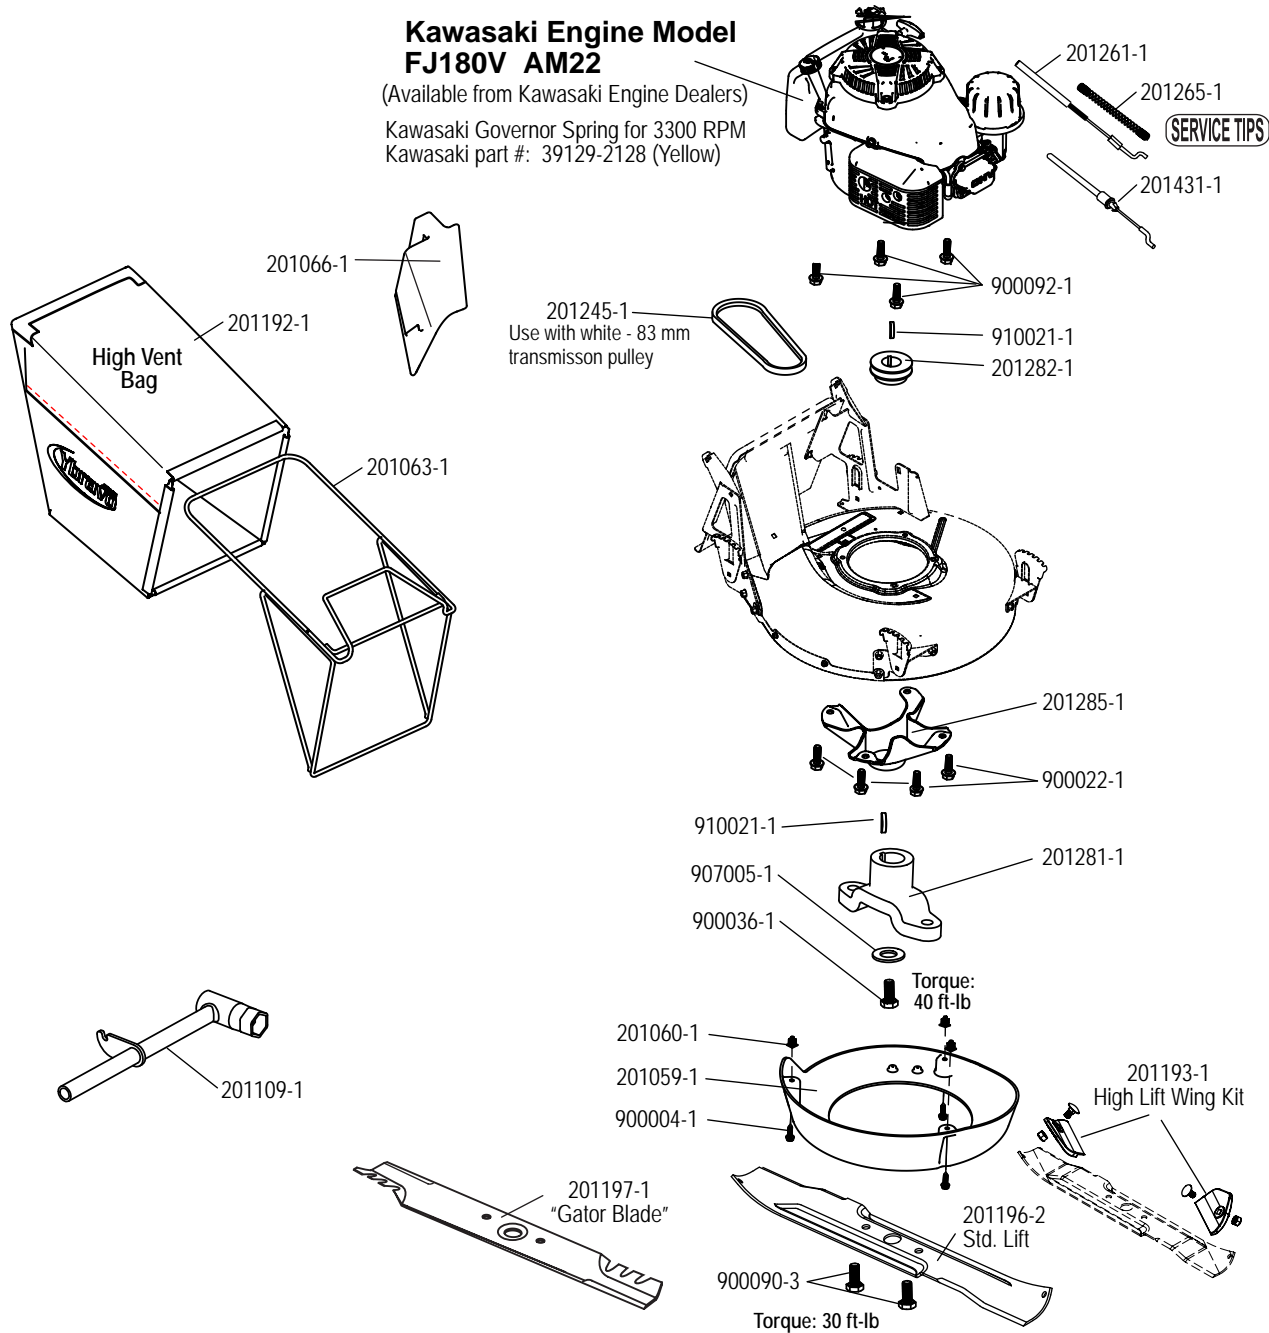

BRAVO 21 ZONE START - MODEL #: 21-610

Kawasaki Engine Model FJ180V AM22

(Available from Kawasaki Engine Dealers)

Kawasaki Governor Spring for 3300 RPM
Kawasaki part #: 39129-2128 (Yellow)

SERVICE TIPS

PART NO.	DESCRIPTION	Qty
201059-1	Baffle, Plastic	
201060-1	Grommet, Plastic - Snap In	3
201063-1	Frame, Grass bag	
201066-1	Mulch Plug	
201109-1	Combination Wrench	
201192-1	Grass Bag, High Vent - Soft Bottom	
201193-1	Wing Kit Compl. Bravo 21" Blade	
201196-2	Blade, Standard Lift	
201197-1	Blade, Mulching, Bravo21	
201245-1	Belt, 3L - 33"	
201261-1	Cable, Throttle Control	
201265-1	Spring, Throttle Control	
201281-1	Blade Flange	
201282-1	Pulley, V-belt 56 mm	
201285-1	Crankshaft Protector	
201431-1	Cable, Engine Control Kawasaki	
900004-1	Screw, Self Tapping #10 x 5/8	
900022-1	Bolt, Hex - Flange M8x16	3
900036-1	Bolt, Hex UNF 3/8-24x1.5in GR8	
900090-3	Bolt, Hex M10x16	2
900092-1	Bolt, Thread Rolling 3/8-16x1in	4
907005-1	Washer 10X20X2	
910021-1	Key, Woodruff 4.7x6.5x16	2