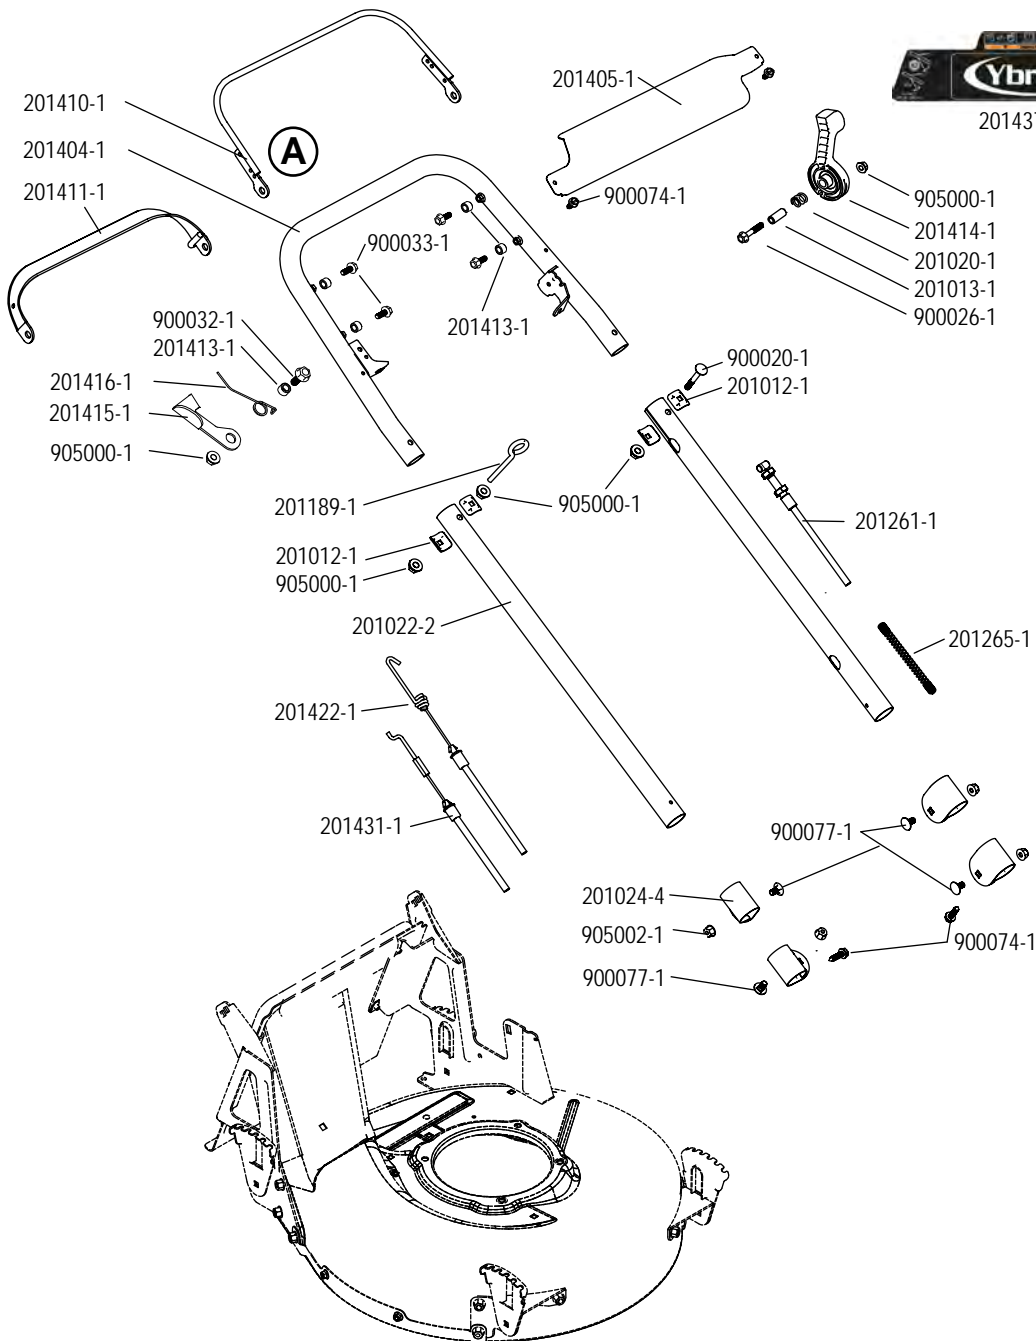

# BRAVO 21 ZONE START - MODEL #: 21-610

PART NO.	DESCRIPTION	Qty
201012-1	Washer, Handle Clamp	4
201013-1	Sleeve, 6x10x24	
201020-1	Spring, Throttle Control	
201022-2	Lower Handle Tube, Black	2
201024-4	Handle Clamp, Silver	4
201189-1	Guide, Starter Rope	
201261-1	Cable, Throttle Control	
201265-1	Spring, Throttle Control	
201404-1	U-handle	
201405-1	Control Panel	
201410-1	Bail, Upper	
201411-1	Bail, Lower	
201413-1	Bushing, 6x10x7	5
201414-1	Throttle Control	
201415-1	Bail Lock	
201416-1	Spring, Bail Lock	
201422-1	Cable, Drive Engagement	
201431-1	Cable, Engine Control, Kawasaki	
201437-1	Decal, Control Panel	
900020-1	Carriage Bolt, M6x45	
900026-1	Screw, Hex - Flange M6x35	
900032-1	Screw, Hex - Flange M6x16	
900033-1	Screw, Hex M6x12	4
900074-1	Screw, Self Tapping #10 x 1/2	4
900077-1	Carriage Bolt, M8x20	4
905000-1	Flange Nut, Locking - M6	5
905002-1	Flange Nut, Locking - M8	4

# BRAVO 21 ZONE START - MODEL #: 21-610

PART NO.	DESCRIPTION	Qty
201069-1	Front Axle	
201077-5	Bushing, Front Wheel Bracket	2
201079-1	Bearing Cover, Wheel Bracket	4
201080-1	Bushing, Flange 13/22 x 8	4
201097-1	Washer, Rear Wheel	2
201135-1	Guard, Rubber - Short	
201136-1	Guard, Rubber - Long	
201138-1	Insert, Rear Wheel	4
201147-1	Bushing, Rear Axle - Plastic	2
201176-1	Puller Assembly, See Service Tips	
201207-1	Wheel Comp., Solid Rubber Tire	
201211-1	Height Adjustment Lever	4
201228-1	Handle, Height Adjustment Lever	4
201427-1	Wheel Bracket, R. Rear/L. Front	2
201428-1	Wheel Bracket, L. Rear/R. Front	2
201457-1	Transmission Assembly, White Pulley	
900009-1	Carriage Bolt, M8x25	4
900022-1	Bolt, Hex - Flange M8x16	4
900033-1	Screw, Hex M6x12	4
900074-1	Screw, Self Tapping #10 x 1/2	4
905000-1	Flange Nut, Locking - M6	7
905002-1	Flange Nut, Locking - M8	4
907012-2	Washer, 8X16X1.6	2
910008-1	Pin, Solid 5X28	2
920006-7	Ball Bearing, 6002 2RS	6