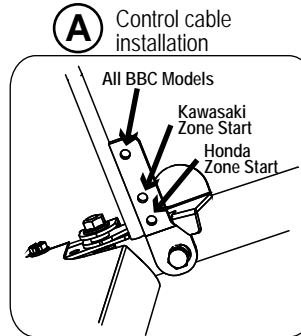

# ILLUSTRATED PARTS LIST

# BRAVO 21 ZONE START - MODEL #: 21-610

PART NO.	DESCRIPTION	Qty
201012-1	Washer, Handle Clamp	4
201013-1	Sleeve, 6x10x24	
201020-1	Spring, Throttle Control	
201022-2	Lower Handle Tube, Black	2
201024-4	Handle Clamp, Silver	4
201189-1	Guide, Starter Rope	
201261-1	Cable, Throttle Control	
201265-1	Spring, Throttle Control	
201404-1	U-handle	
201405-1	Control Panel	
201410-1	Bail, Upper	
201411-1	Bail, Lower	
201413-1	Bushing, 6x10x7	5
201414-1	Throttle Control	
201415-1	Bail Lock	
201416-1	Spring, Bail Lock	
201422-1	Cable, Drive Engagement	
201431-1	Cable, Engine Control, Kawasaki	
201437-1	Decal, Control Panel	
900020-1	Carriage Bolt, M6x45	
900026-1	Screw, Hex - Flange M6x35	
900032-1	Screw, Hex - Flange M6x16	
900033-1	Screw, Hex M6x12	4
900074-1	Screw, Self Tapping #10 x 1/2	4
900077-1	Carriage Bolt, M8x20	4
905000-1	Flange Nut, Locking - M6	5
905002-1	Flange Nut, Locking - M8	4

# BRAVO 21 ZONE START - MODEL #: 21-610

PART NO.	DESCRIPTION	Qty
201069-1	Front Axle	
201077-5	Bushing, Front Wheel Bracket	2
201079-1	Bearing Cover, Wheel Bracket	4
201080-1	Bushing, Flange 13/22 x 8	4
201097-1	Washer, Rear Wheel	2
201135-1	Guard, Rubber - Short	
201136-1	Guard, Rubber - Long	
201138-1	Insert, Rear Wheel	4
201147-1	Bushing, Rear Axle - Plastic	2
201176-1	Puller Assembly, See Service Tips	
201207-1	Wheel Comp., Solid Rubber Tire	
201211-1	Height Adjustment Lever	4
201228-1	Handle, Height Adjustment Lever	4
201427-1	Wheel Bracket, R. Rear/L. Front	2
201428-1	Wheel Bracket, L. Rear/R. Front	2
201457-1	Transmission Assembly, White Pulley	
900009-1	Carriage Bolt, M8x25	4
900022-1	Bolt, Hex - Flange M8x16	4
900033-1	Screw, Hex M6x12	4
900074-1	Screw, Self Tapping #10 x 1/2	4
905000-1	Flange Nut, Locking - M6	7
905002-1	Flange Nut, Locking - M8	4
907012-2	Washer, 8X16X1.6	2
910008-1	Pin, Solid 5X28	2
920006-7	Ball Bearing, 6002 2RS	6