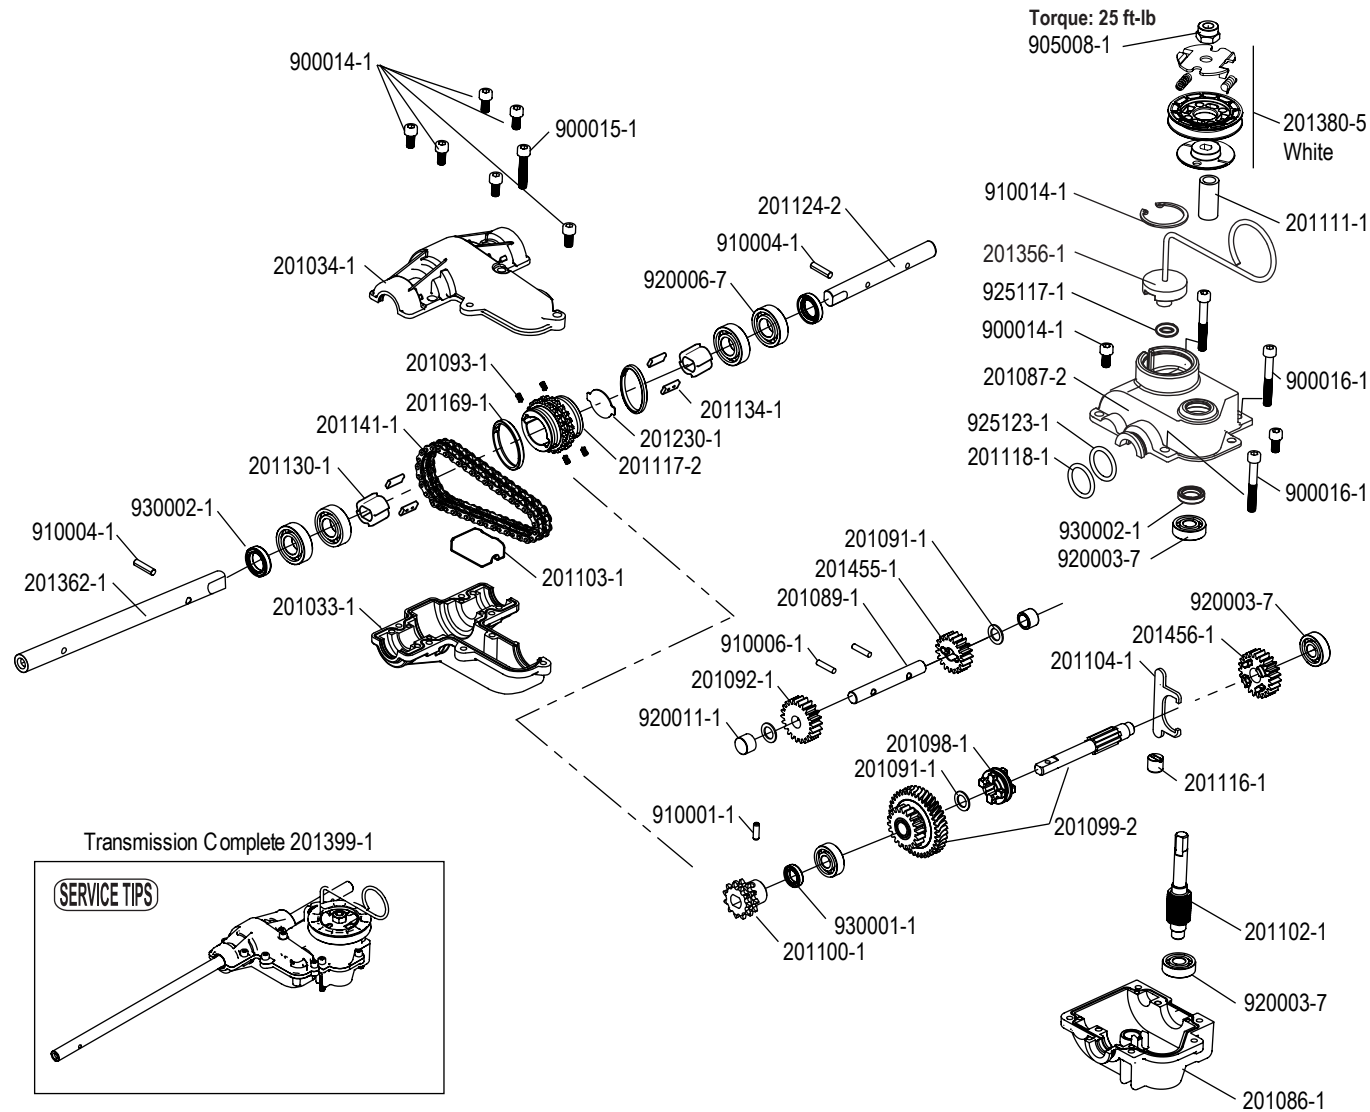

BRAVO 25 BBC - MODEL #: 25-210

PART NO.	DESCRIPTION	Qty
201033-1	Chain Housing, Lower	
201034-1	Chain Housing, Upper	
201086-1	Gearbox Housing, Lower	
201087-2	Gearbox Housing, Upper	
201089-1	Shaft, 10x75	
201091-1	Washer, 10x16x1	3
201092-1	Gear, Z=22	
201093-1	Spring, Ratchet	4
201098-1	Shift Lock	
201099-2	Worm Gear and Shaft	
201100-1	Chain Gear Z=11	
201102-1	Worm, Input Shaft	
201103-1	Chain Tensioner	
201104-1	Shift Fork	
201111-1	Bushing, Input Shaft	
201116-1	Bushing, Shift Fork	
201117-2	Chain Gear Z=22	
201118-1	O-ring, Plastic	
201124-2	Drive Shaft, Short	
201130-1	Gear, Freewheel	2
201134-1	Pawl	4
201141-1	Chain, Duplex 25H - 42DL	
201169-1	Retaining Ring, Plastic	2
201230-1	Washer, Chain Gear	
201356-1	Shift Lever	
201362-1	Drive Shaft, Long	
201380-5	Pulley compl., White - 90 mm	
201399-1	Transmission Complete	
201455-1	Gear, Z=18	
201456-1	Gear, Z=24	
900014-1	Screw, Allen M6x12	8
900015-1	Screw, Allen M6x30	
900016-1	Screw, Allen M6x45	3
905008-1	Hex Nut, M10	
910001-1	Spring Pin, 4x16	
910004-1	Spring Pin, 5X20	2
910006-1	Pin, Solid 4x18	2
910014-1	Retaining Ring, 36X1.5	
920003-7	Ball Bearing, 6000 2RS	4
920011-1	Needle Bearing, BK1010	2
920019-7	Ball Bearing, 6002 2RS SST	4
925117-1	O-Ring, 1/2" x 3/16"	
925123-1	O-Ring, 7/8" x 3/32"	
930001-1	Oil Seal, 10X18X4	
930002-1	Oil Seal, 15X24X5	3