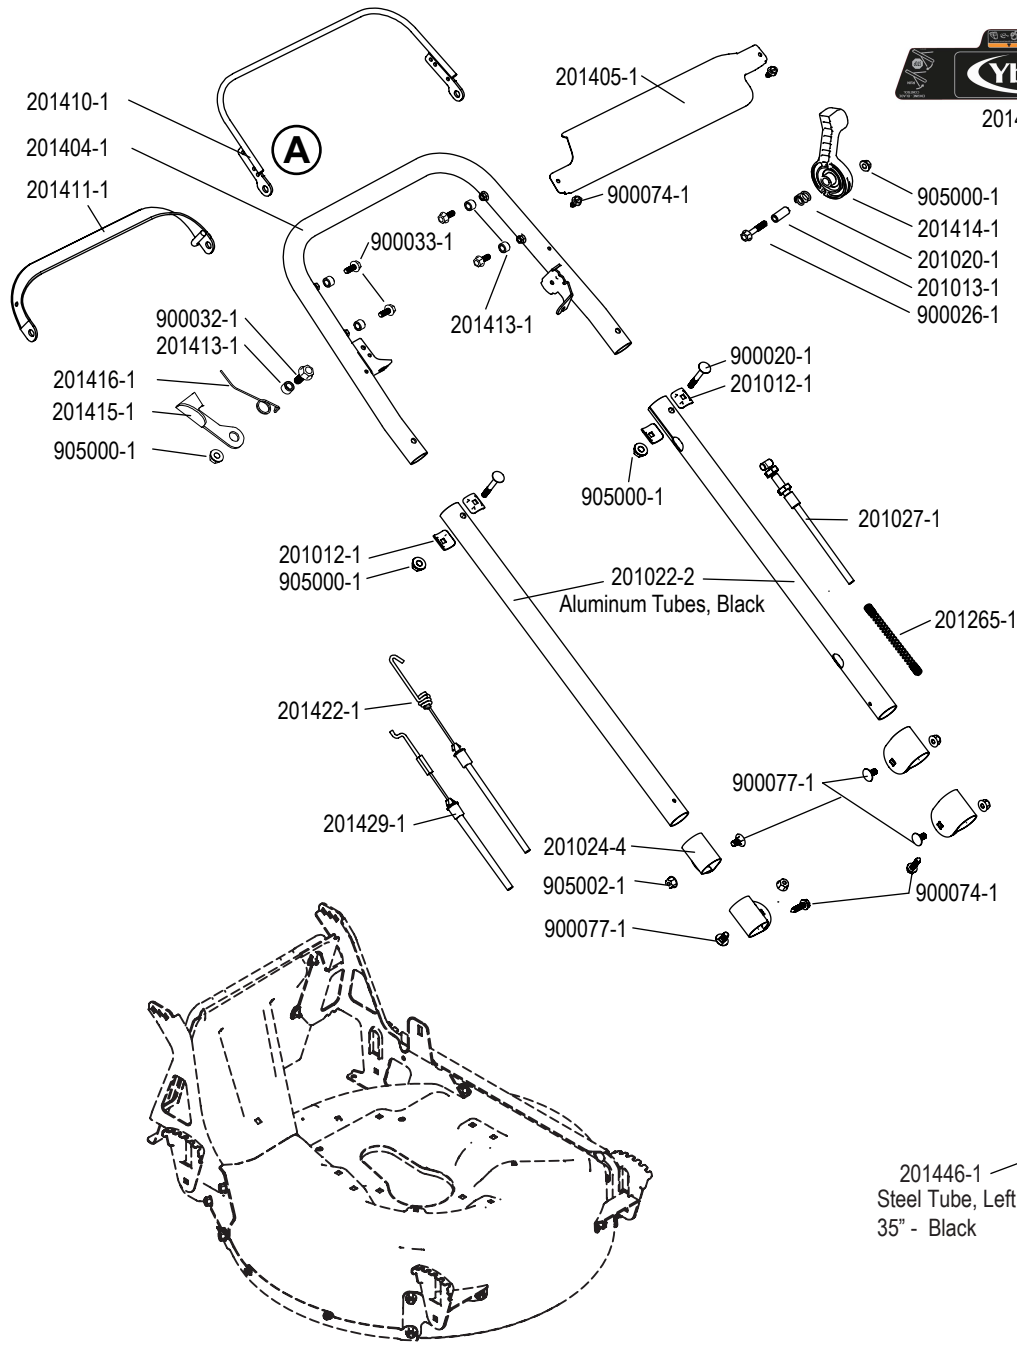

ILLUSTRATED PARTS LIST

BRAVO 25 Mower

Model: 25 -210

BRAVO 25 BBC - MODEL #: 25-210

PART NO.	DESCRIPTION	Qty
201012-1	Washer, Handle Clamp	4
201013-1	Sleeve, 6x10x24	
201020-1	Spring, Throttle Control	
201022-2	Lower Handle Tube, Black	2
201024-4	Handle Clamp, Silver	4
201027-1	Cable, Throttle Control	
201265-1	Spring, Throttle Control	
201404-1	U-handle	
201405-1	Control Panel	
201410-1	Bail, Upper	
201411-1	Bail, Lower	
201413-1	Bushing, 6x10x7	5
201414-1	Throttle Control	
201415-1	Bail Lock	
201416-1	Spring, Bail Lock	
201422-1	Cable, Drive Engagement	
201429-1	Cable, Blade Brake Clutch	
201437-1	Decal, Control Panel	
201446-1	Handle Tube, Left, Black	
201447-1	Handle Tube, Right, Black	
900020-1	Carriage Bolt, M6x45	2
900026-1	Screw, Hex - Flange M6x35	
900032-1	Screw, Hex - Flange M6x16	
900033-1	Screw, Hex M6x12	4
900074-1	Screw, Self Tapping #10 x 1/2	4
900077-1	Carriage Bolt, M8x20	4
905000-1	Flange Nut, Locking - M6	4
905002-1	Flange Nut, Locking - M8	4

BRAVO 25 BBC - MODEL #: 25-210

PART NO.	DESCRIPTION	Qty
201077-5	Bushing, Front Wheel Bracket	2
201079-1	Bearing Cover, Wheel Bracket	4
201080-1	Bushing, Flange 13/22 x 8	4
201097-1	Washer, Rear Wheel	2
201135-1	Guard, Rubber - Short	
201138-1	Insert, Rear Wheel	4
201147-1	Bushing, Rear Axle - Plastic	2
201176-1	Puller Compl	
201207-1	Wheel Compl, Solid Rubber Tire	
201211-1	Height Adjustment Lever	4
201228-1	Handle, Height Adjustment Lever	4
201318-1	Belt, 3L - 28.4in	
201355-1	Front Axle	
201364-1	Guard, Rubber - Long	
201399-1	Transmission Complete, White Pulley	
201427-1	Wheel Bracket, R. Rear/L. Front	2
201428-1	Wheel Bracket, L. Rear/R. Front	2
900009-1	Carriage Bolt, M8x25	4
900022-1	Bolt, Hex - Flange M8x16	4
900033-1	Screw, Hex M6x12	4
900074-1	Screw, Self Tapping #10 x 1/2	4
905000-1	Flange Nut, Locking - M6	7
905002-1	Flange Nut, Locking - M8	4
907014-1	Washer, 8x30x1.6 (5/16x1.1/4x1/16)	2
910008-1	Pin, Solid 5X28	2
920006-7	Ball Bearing, 6002 2RS	6