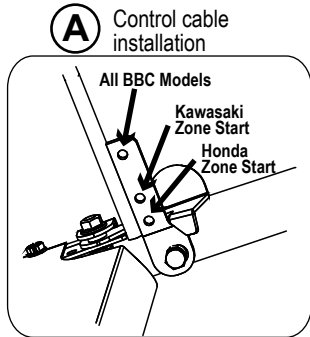

ILLUSTRATED PARTS LIST

BRAVO 25 Mower

Model: 25 -210

BRAVO 25 BBC - MODEL #: 25-210

PART NO.	DESCRIPTION	Qty
201012-1	Washer, Handle Clamp	4
201013-1	Sleeve, 6x10x24	
201020-1	Spring, Throttle Control	
201022-2	Lower Handle Tube, Black	2
201024-4	Handle Clamp, Silver	4
201027-1	Cable, Throttle Control	
201265-1	Spring, Throttle Control	
201404-1	U-handle	
201405-1	Control Panel	
201410-1	Bail, Upper	
201411-1	Bail, Lower	
201413-1	Bushing, 6x10x7	5
201414-1	Throttle Control	
201415-1	Bail Lock	
201416-1	Spring, Bail Lock	
201422-1	Cable, Drive Engagement	
201429-1	Cable, Blade Brake Clutch	
201437-1	Decal, Control Panel	
201446-1	Handle Tube, Left, Black	
201447-1	Handle Tube, Right, Black	
900020-1	Carriage Bolt, M6x45	2
900026-1	Screw, Hex - Flange M6x35	
900032-1	Screw, Hex - Flange M6x16	
900033-1	Screw, Hex M6x12	4
900074-1	Screw, Self Tapping #10 x 1/2	4
900077-1	Carriage Bolt, M8x20	4
905000-1	Flange Nut, Locking - M6	4
905002-1	Flange Nut, Locking - M8	4

BRAVO 25 BBC - MODEL #: 25-210

PART NO.	DESCRIPTION	Qty
201077-5	Bushing, Front Wheel Bracket	2
201079-1	Bearing Cover, Wheel Bracket	4
201080-1	Bushing, Flange 13/22 x 8	4
201097-1	Washer, Rear Wheel	2
201135-1	Guard, Rubber - Short	
201138-1	Insert, Rear Wheel	4
201147-1	Bushing, Rear Axle - Plastic	2
201176-1	Puller Compl	
201207-1	Wheel Compl, Solid Rubber Tire	
201211-1	Height Adjustment Lever	4
201228-1	Handle, Height Adjustment Lever	4
201318-1	Belt, 3L - 28.4in	
201355-1	Front Axle	
201364-1	Guard, Rubber - Long	
201399-1	Transmission Complete, White Pulley	
201427-1	Wheel Bracket, R. Rear/L. Front	2
201428-1	Wheel Bracket, L. Rear/R. Front	2
900009-1	Carriage Bolt, M8x25	4
900022-1	Bolt, Hex - Flange M8x16	4
900033-1	Screw, Hex M6x12	4
900074-1	Screw, Self Tapping #10 x 1/2	4
905000-1	Flange Nut, Locking - M6	7
905002-1	Flange Nut, Locking - M8	4
907014-1	Washer, 8x30x1.6 (5/16x1.1/4x1/16)	2
910008-1	Pin, Solid 5X28	2
920006-7	Ball Bearing, 6002 2RS	6