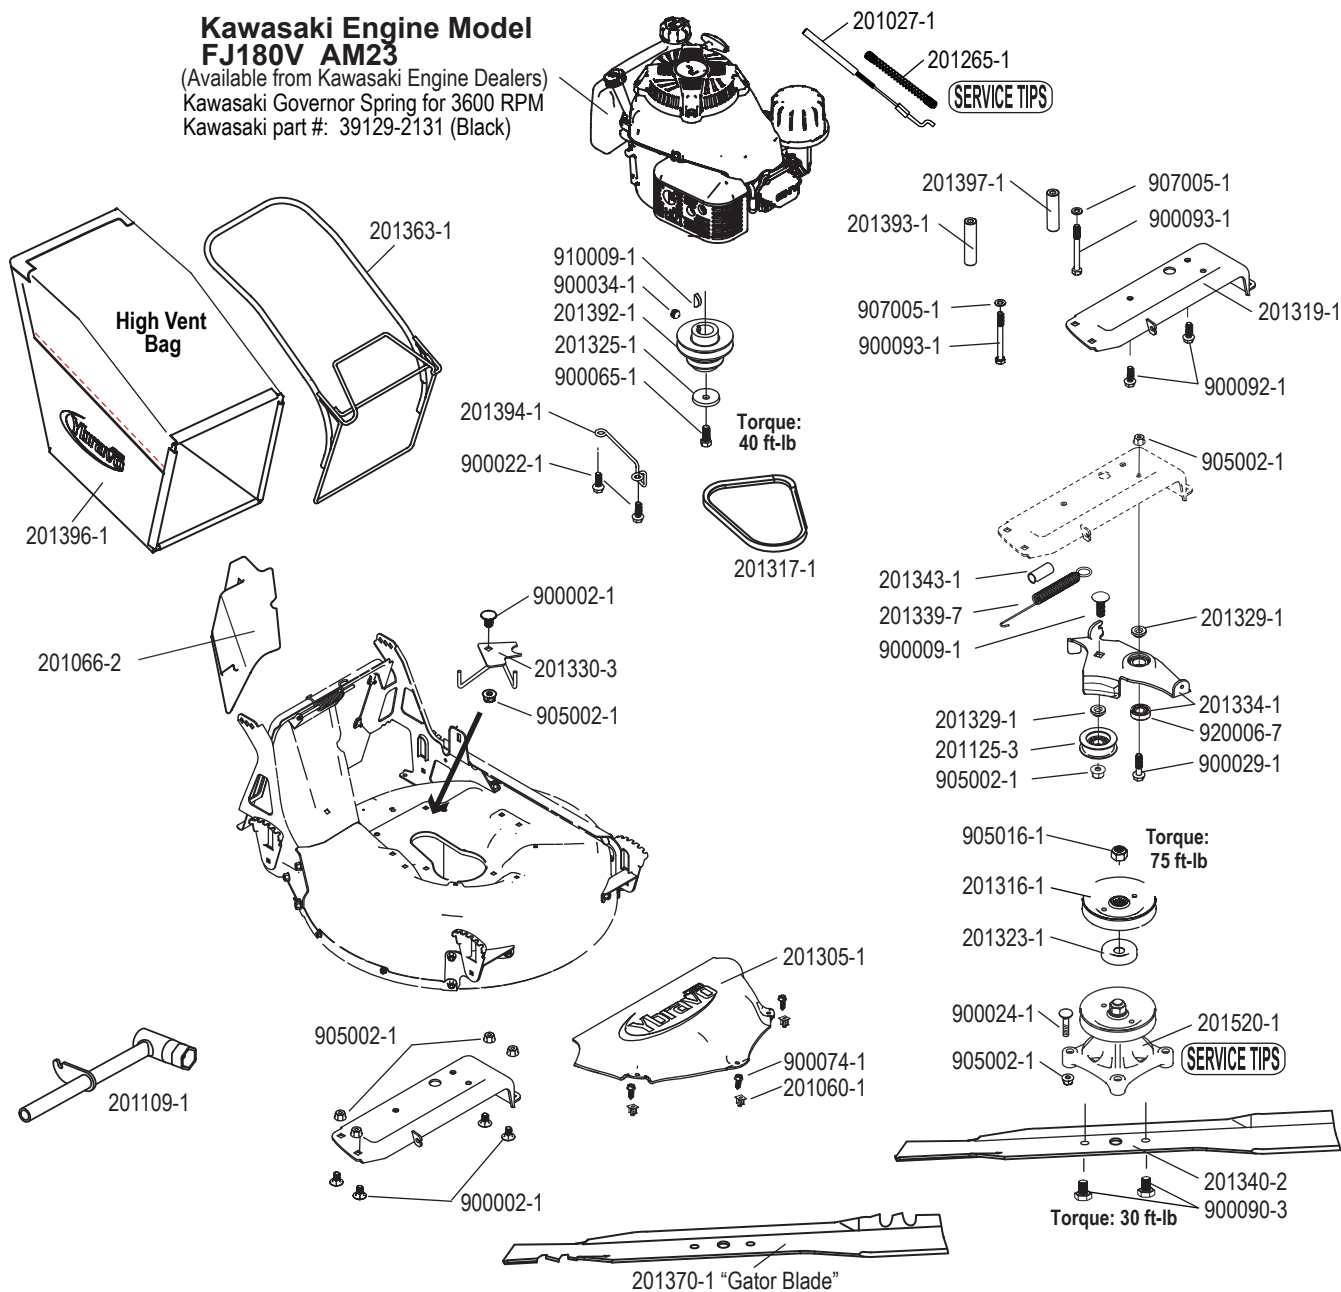

BRAVO 25 BBC - MODEL #: 25-210

Kawasaki Engine Model FJ180V AM23

(Available from Kawasaki Engine Dealers)
Kawasaki Governor Spring for 3600 RPM
Kawasaki part #: 39129-2131 (Black)

PART NO.	DESCRIPTION	Qty
201027-1	Cable, Throttle Control	
201060-1	Grommet, Plastic - Snap In	3
201066-2	Mulch Plug	
201109-1	Combination Wrench	
201125-3	Pulley, Belt Tension	
201265-1	Spring, Throttle Control	
201305-1	Belt Cover, Front	
201316-1	Pulley, Spindle -112 mm	
201317-1	Belt, 4L - 23.4in	
201319-1	Engine Bracket	
201323-1	Cover, Spindle Bearing	
201325-1	Washer, 40x10x5	2
201329-1	Bushing, Flange 15/22 x 8	
201330-3	Belt Guide, Transmission Belt	
201334-1	Arm with Bearing, Spindle Belt Tension	
201339-7	Spring, Belt Tension/Brake Arm	
201340-2	Blade, High Lift, Bravo 25	
201343-1	Plastic Tube, Spring	
201363-1	Frame, Grass bag	
201370-1	Blade, Mulching, Bravo25	
201392-1	Pulley, Kawasaki 56/85 mm	
201393-1	Bushing, Engine Support 77mm (3")	
201394-1	Belt Guide, Spindle Belt	
201396-1	Grass Bag, High Vent - Soft Bottom	
201397-1	Bushing, Engine Support 69mm (2 3/4")	
201520-1	Spindle Complete	
900002-1	Carriage Bolt, M8x16	5
900009-1	Carriage Bolt, M8x25	
900022-1	Screw, Hex - Flange M8x16	2
900024-1	Carriage Bolt, M8x35	4
900029-1	Bolt, Hex - Flange M8x35	
900034-1	Set Screw, M6x6	
900065-1	Bolt, Hex UNF 3/8-24x1in GR8	
900074-1	Screw, Self Tapping #10 x 1/2	3
900090-3	Bolt M10X16	2
900092-1	Bolt, Thread Rolling 3/8-16x1in	2
900093-1	Bolt, Hex 3/8-16X4" UNF-2A	2
905002-1	Flange Lock Nut M8	11
905016-1	Hex Nut, M14	
907005-1	Washer 10X20X2	2
910009-1	Key, Woodruff 4x16	
920006-7	Ball Bearing 6002 RS