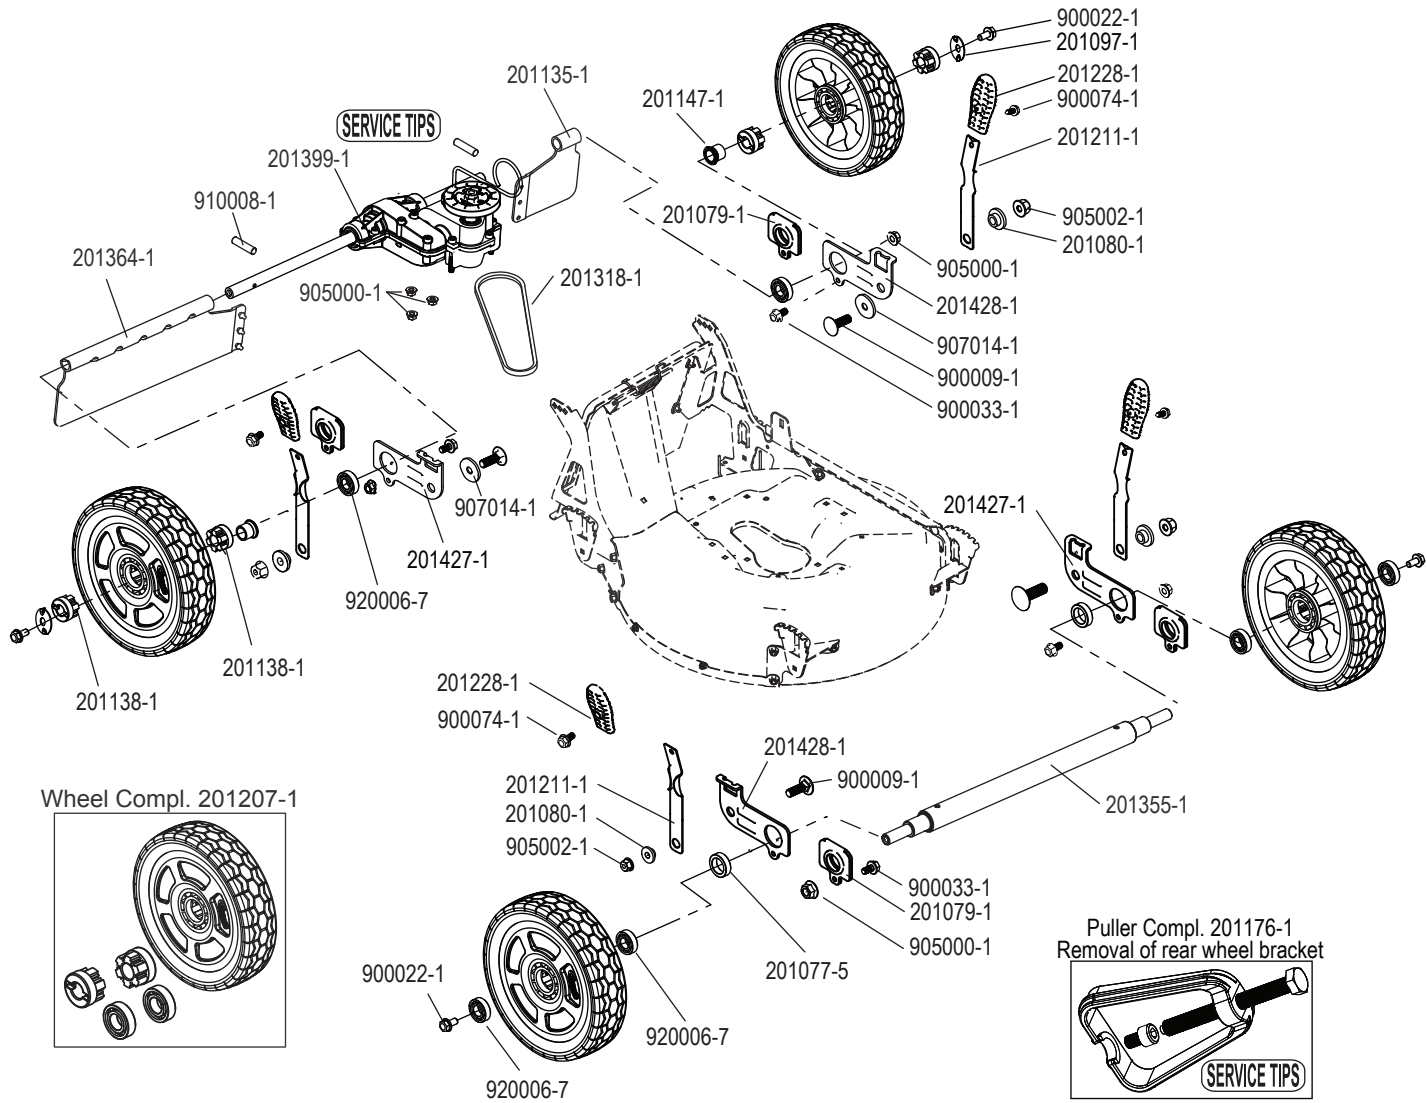

ILLUSTRATED PARTS LIST

BRAVO 25 Mower

Model: 25 -210

BRAVO 25 BBC - MODEL #: 25-210

PART NO.	DESCRIPTION	Qty
201012-1	Washer, Handle Clamp	4
201013-1	Sleeve, 6x10x24	
201020-1	Spring, Throttle Control	
201022-2	Lower Handle Tube, Black	2
201024-4	Handle Clamp, Silver	4
201027-1	Cable, Throttle Control	
201265-1	Spring, Throttle Control	
201404-1	U-handle	
201405-1	Control Panel	
201410-1	Bail, Upper	
201411-1	Bail, Lower	
201413-1	Bushing, 6x10x7	5
201414-1	Throttle Control	
201415-1	Bail Lock	
201416-1	Spring, Bail Lock	
201422-1	Cable, Drive Engagement	
201429-1	Cable, Blade Brake Clutch	
201437-1	Decal, Control Panel	
201446-1	Handle Tube, Left, Black	
201447-1	Handle Tube, Right, Black	
900020-1	Carriage Bolt, M6x45	2
900026-1	Screw, Hex - Flange M6x35	
900032-1	Screw, Hex - Flange M6x16	
900033-1	Screw, Hex M6x12	4
900074-1	Screw, Self Tapping #10 x 1/2	4
900077-1	Carriage Bolt, M8x20	4
905000-1	Flange Nut, Locking - M6	4
905002-1	Flange Nut, Locking - M8	4

BRAVO 25 BBC - MODEL #: 25-210

PART NO.	DESCRIPTION	Qty
201077-5	Bushing, Front Wheel Bracket	2
201079-1	Bearing Cover, Wheel Bracket	4
201080-1	Bushing, Flange 13/22 x 8	4
201097-1	Washer, Rear Wheel	2
201135-1	Guard, Rubber - Short	
201138-1	Insert, Rear Wheel	4
201147-1	Bushing, Rear Axle - Plastic	2
201176-1	Puller Compl	
201207-1	Wheel Compl, Solid Rubber Tire	
201211-1	Height Adjustment Lever	4
201228-1	Handle, Height Adjustment Lever	4
201318-1	Belt, 3L - 28.4in	
201355-1	Front Axle	
201364-1	Guard, Rubber - Long	
201399-1	Transmission Complete, White Pulley	
201427-1	Wheel Bracket, R. Rear/L. Front	2
201428-1	Wheel Bracket, L. Rear/R. Front	2
900009-1	Carriage Bolt, M8x25	4
900022-1	Bolt, Hex - Flange M8x16	4
900033-1	Screw, Hex M6x12	4
900074-1	Screw, Self Tapping #10 x 1/2	4
905000-1	Flange Nut, Locking - M6	7
905002-1	Flange Nut, Locking - M8	4
907014-1	Washer, 8x30x1.6 (5/16x1.1/4x1/16)	2
910008-1	Pin, Solid 5X28	2
920006-7	Ball Bearing, 6002 2RS	6